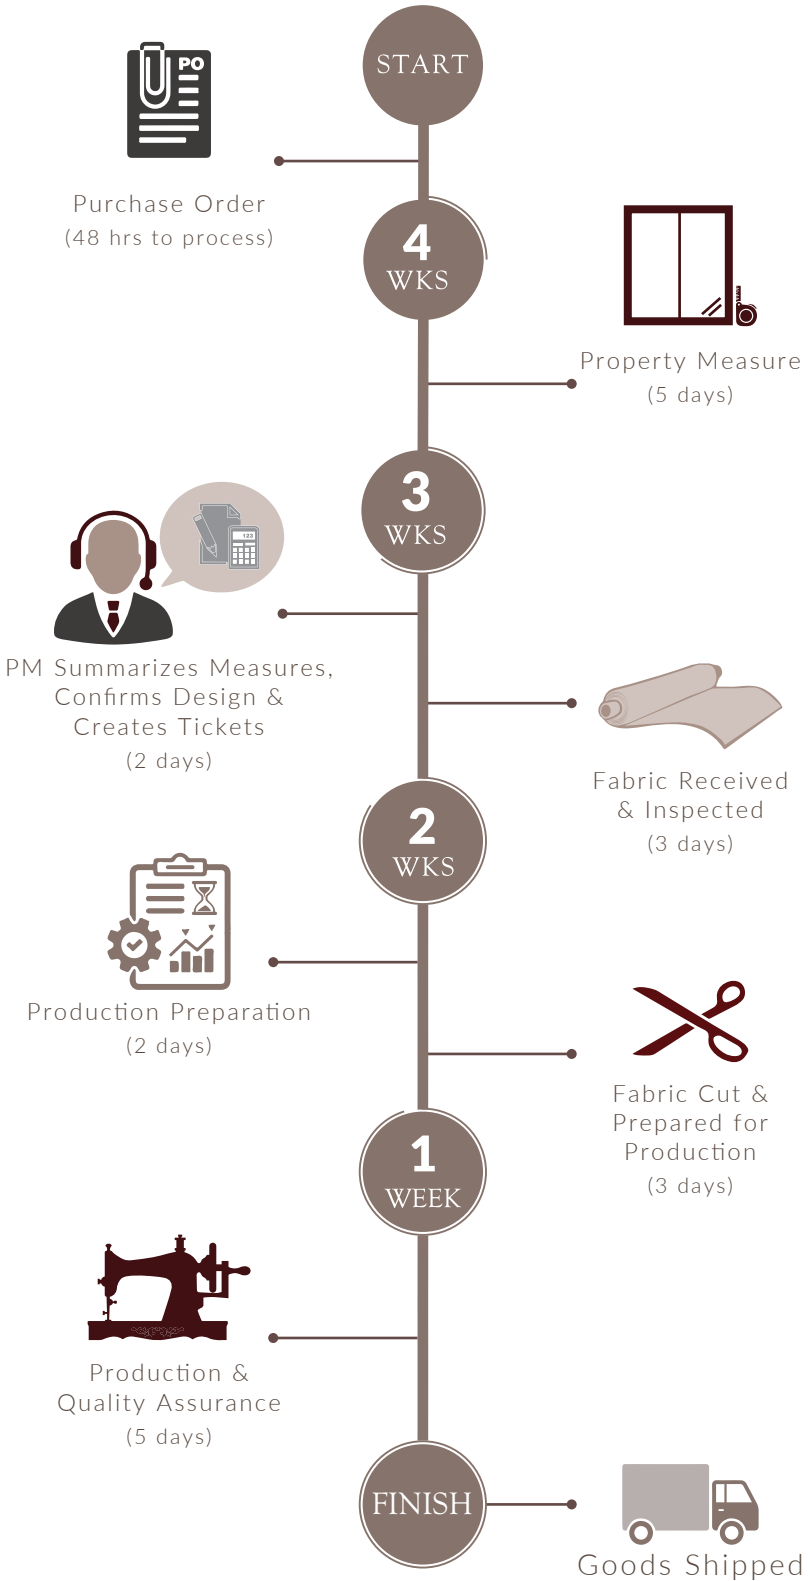

DRAPERY  
MODEL  
TIMELINE

QUILTcraft