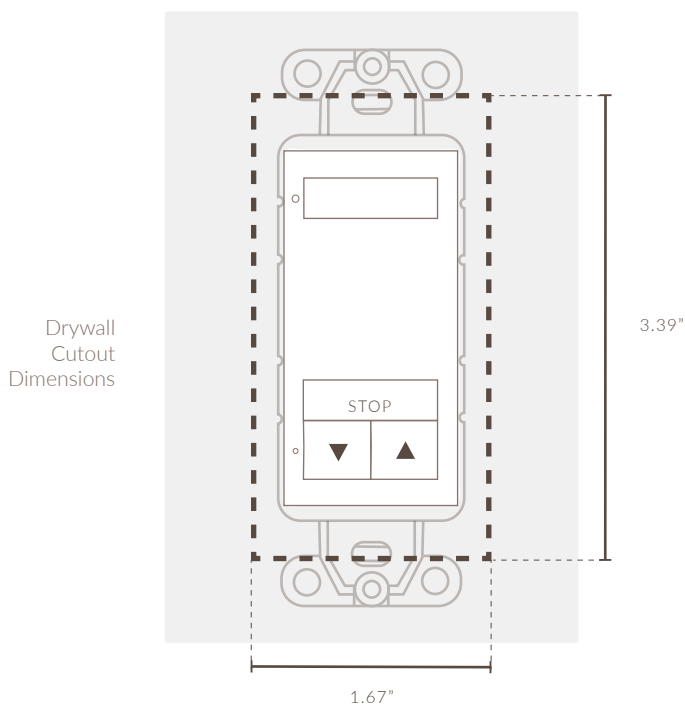

ROLLER SHADE

WW SWITCH INSTALL

RESOURCE

THINGS TO KNOW

WIRELESS WALL SWITCH BATTERY AND PLUG & PLAY MOTORS

QUILTCRAFT

№ 110719