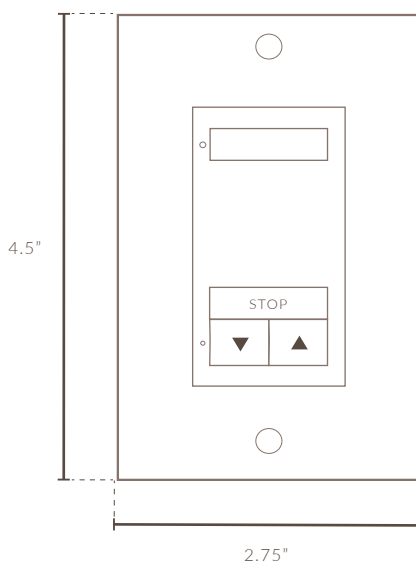

ROLLER SHADE

WW SWITCH INSTALL

RESOURCE

THINGS TO KNOW

WIRELESS WALL SWITCH BATTERY AND PLUG & PLAY MOTORS

QUILTCRAFT

№ 110719