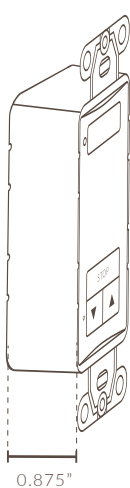

ROLLER SHADE

WW SWITCH INSTALL

RESOURCE

THINGS TO KNOW

WIRELESS WALL SWITCH BATTERY AND PLUG & PLAY MOTORS

QUILTCRAFT

№ 110719