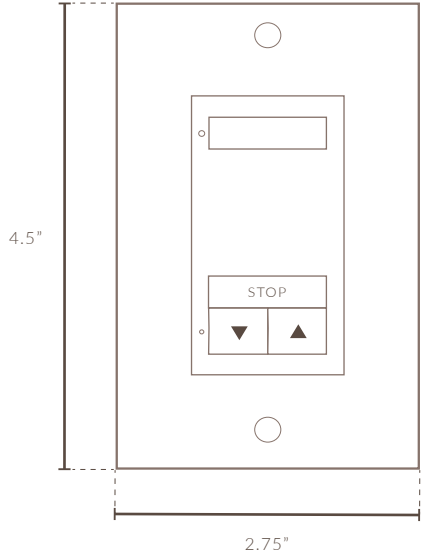

DRAPERY

WW SWITCH INSTALL

RESOURCE

THINGS TO KNOW

WIRELESS WALL SWITCH BATTERY MOTOR

QUILTcraft