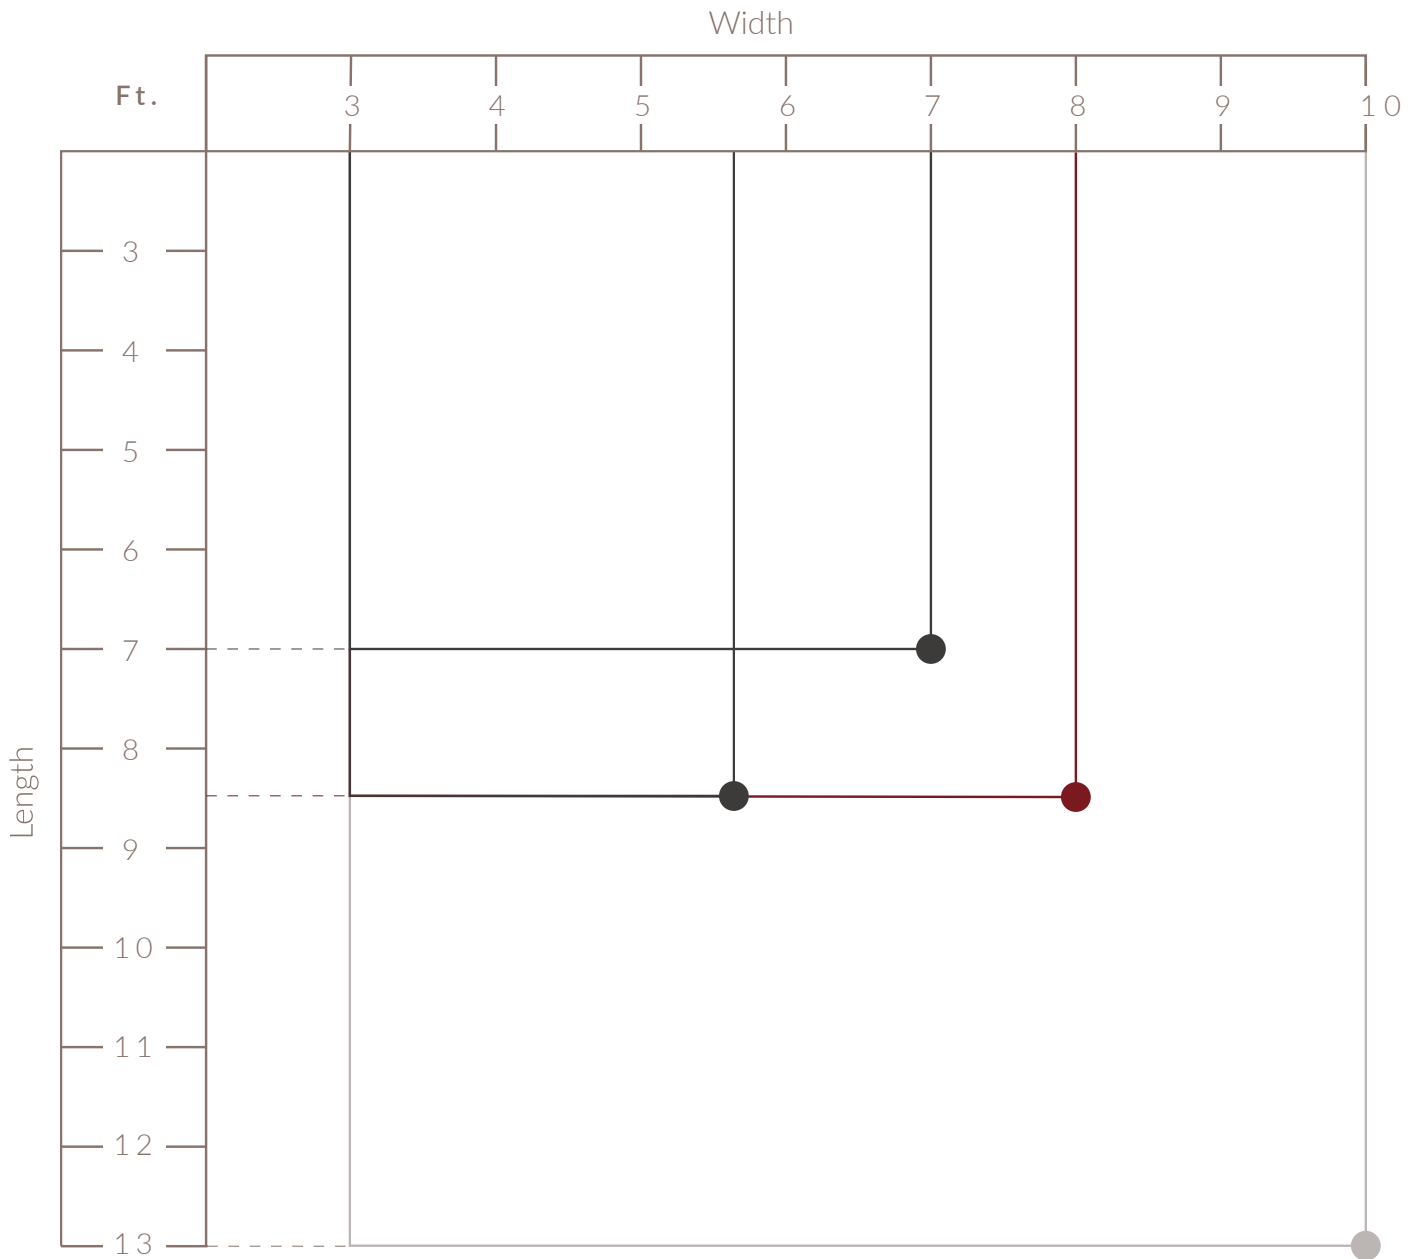

ROLLER SHADE
SIZE MATRIX (MOTORIZED)
 RESOURCE

● Sonesse 30
 Battery

● Sonesse 40 Small
 Plug & Play | Hardwired

● Sonesse 40 Big
 Plug & Play | Hardwired

If sizes exceed matrix, contact our team!