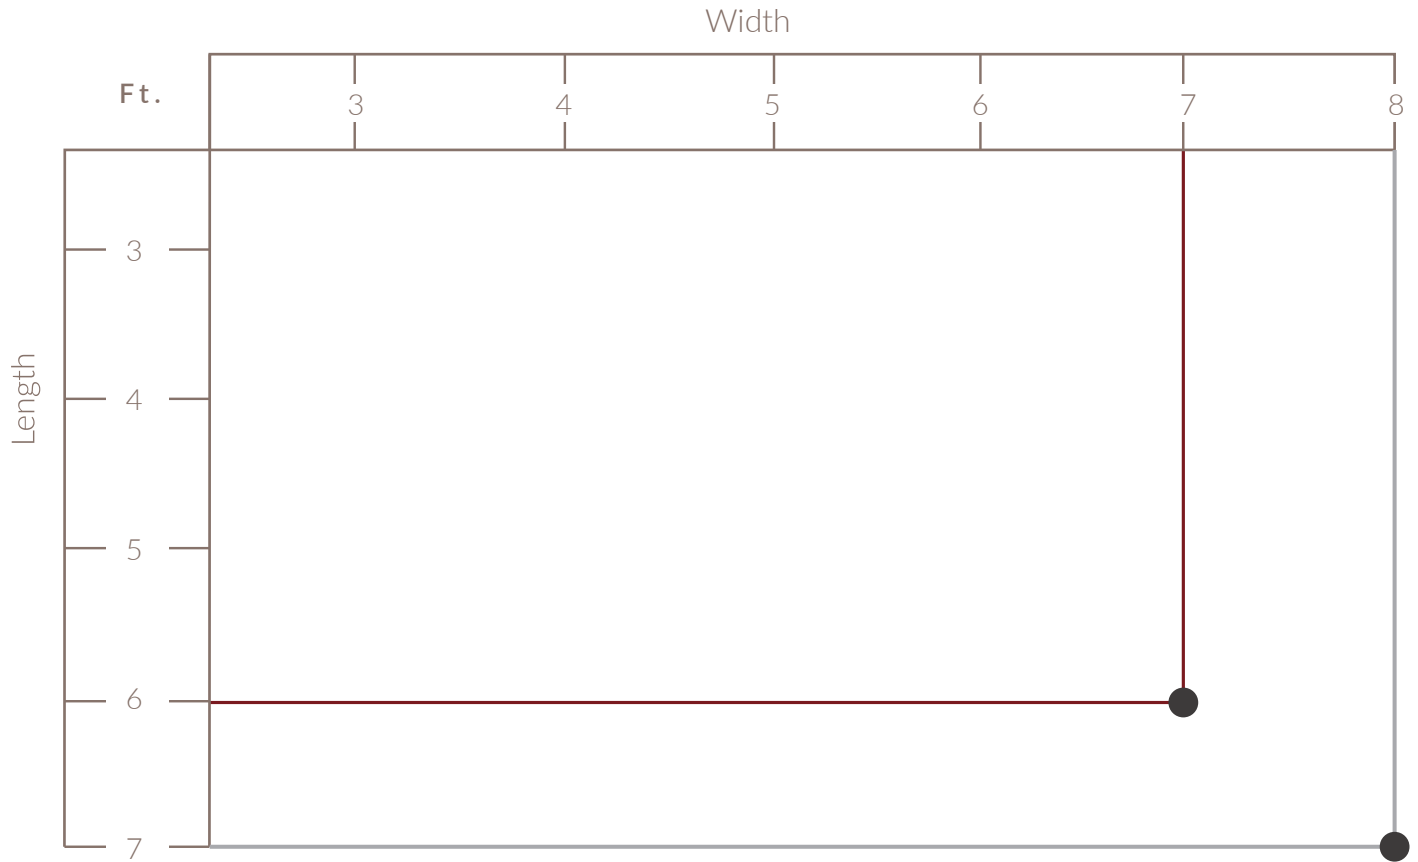

ROMAN SHADE  
SIZE MATRIX (MANUAL)  
RESOURCE

● 3" Core

— Soft Fold

— Flat Fold

QUILTCRAFT