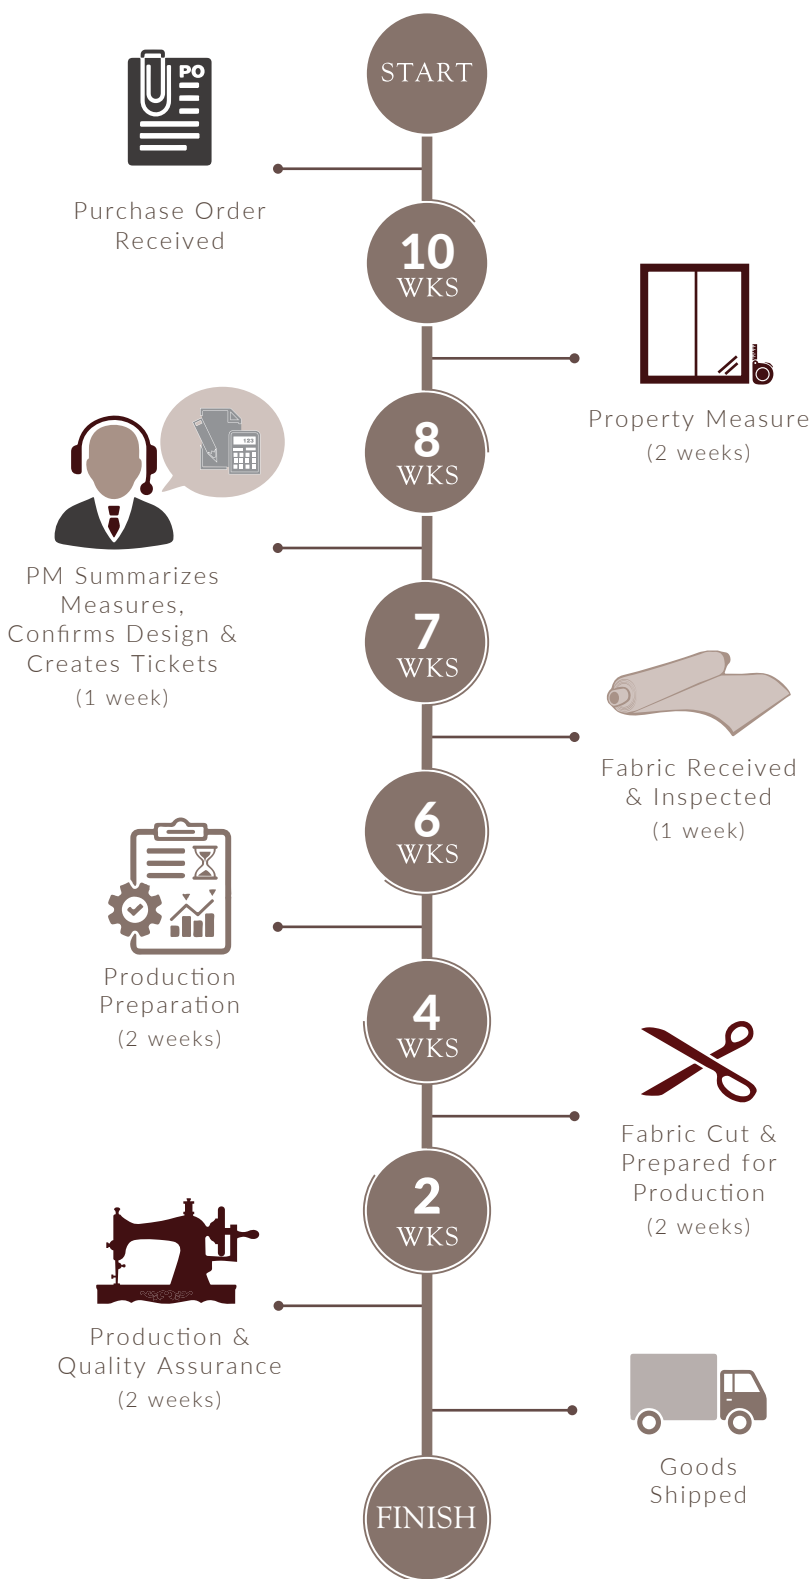

DRAPERY
PRODUCTION
TIMELINE

QUILTcraft