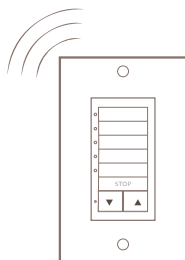

DRAPERY CONTROL OPTIONS RESOURCE

THINGS TO KNOW

HANDHELD REMOTE

Single Channel
RTS Remote

Five Channel
RTS Remote

This handheld remote comes with a wall mounting knob although is best used for public areas where hotel staff can secure controls behind the desk.

WIRELESS WALL SWITCH

Single Channel
RTS Wall Switch

Five Channel
RTS Wall Switch

This battery operated control needs a cutout in the wall as it can not be surface mounted, but no additional wires or connections are required.