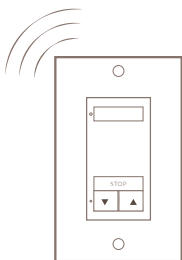

DRAPERY CONTROL OPTIONS RESOURCE

THINGS TO KNOW

HANDHELD REMOTE

Single Channel
RTS Remote

Five Channel
RTS Remote

This handheld remote comes with a wall mounting knob although is best used for public areas where hotel staff can secure controls behind the desk.

WIRELESS WALL SWITCH

Single Channel
RTS Wall Switch

Five Channel
RTS Wall Switch

This battery operated control needs a cutout in the wall as it can not be surface mounted, but no additional wires or connections are required.